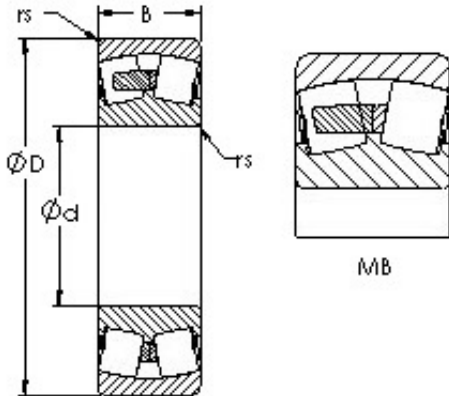

CSC BEARING GROUP limited

AST 23936MB Spherical roller bearing

Bearing No. 23936MB

Size	180x250x52 mm
Bore Diameter	180 mm
Outer Diameter	250 mm
Width	52 mm
Bearing Type	straight bore
Bore Dia (d)	180.0000
Outer Dia (D)	250.0000
Width (B)	52.0000
Radius (min) (rs)	2.100
Dynamic Load Rating (Cr)	452,000
Static Load Rating (Cor)	830,000
Max Speed (Grease) (X000 RPM)	1
Max Speed (Oil) (X1000 RPM)	2
Weight (g)	7,880.00
Material	52100 Chrome steel, or equivalent

23936MB Bearing 2D drawings and 3D CAD models